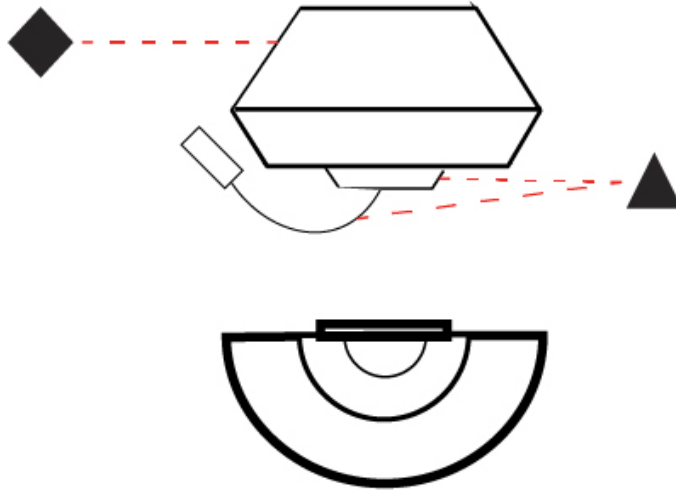

D113015-

PROJECT

TYPE

SPECIFIER

QUANTITY

DATE

D